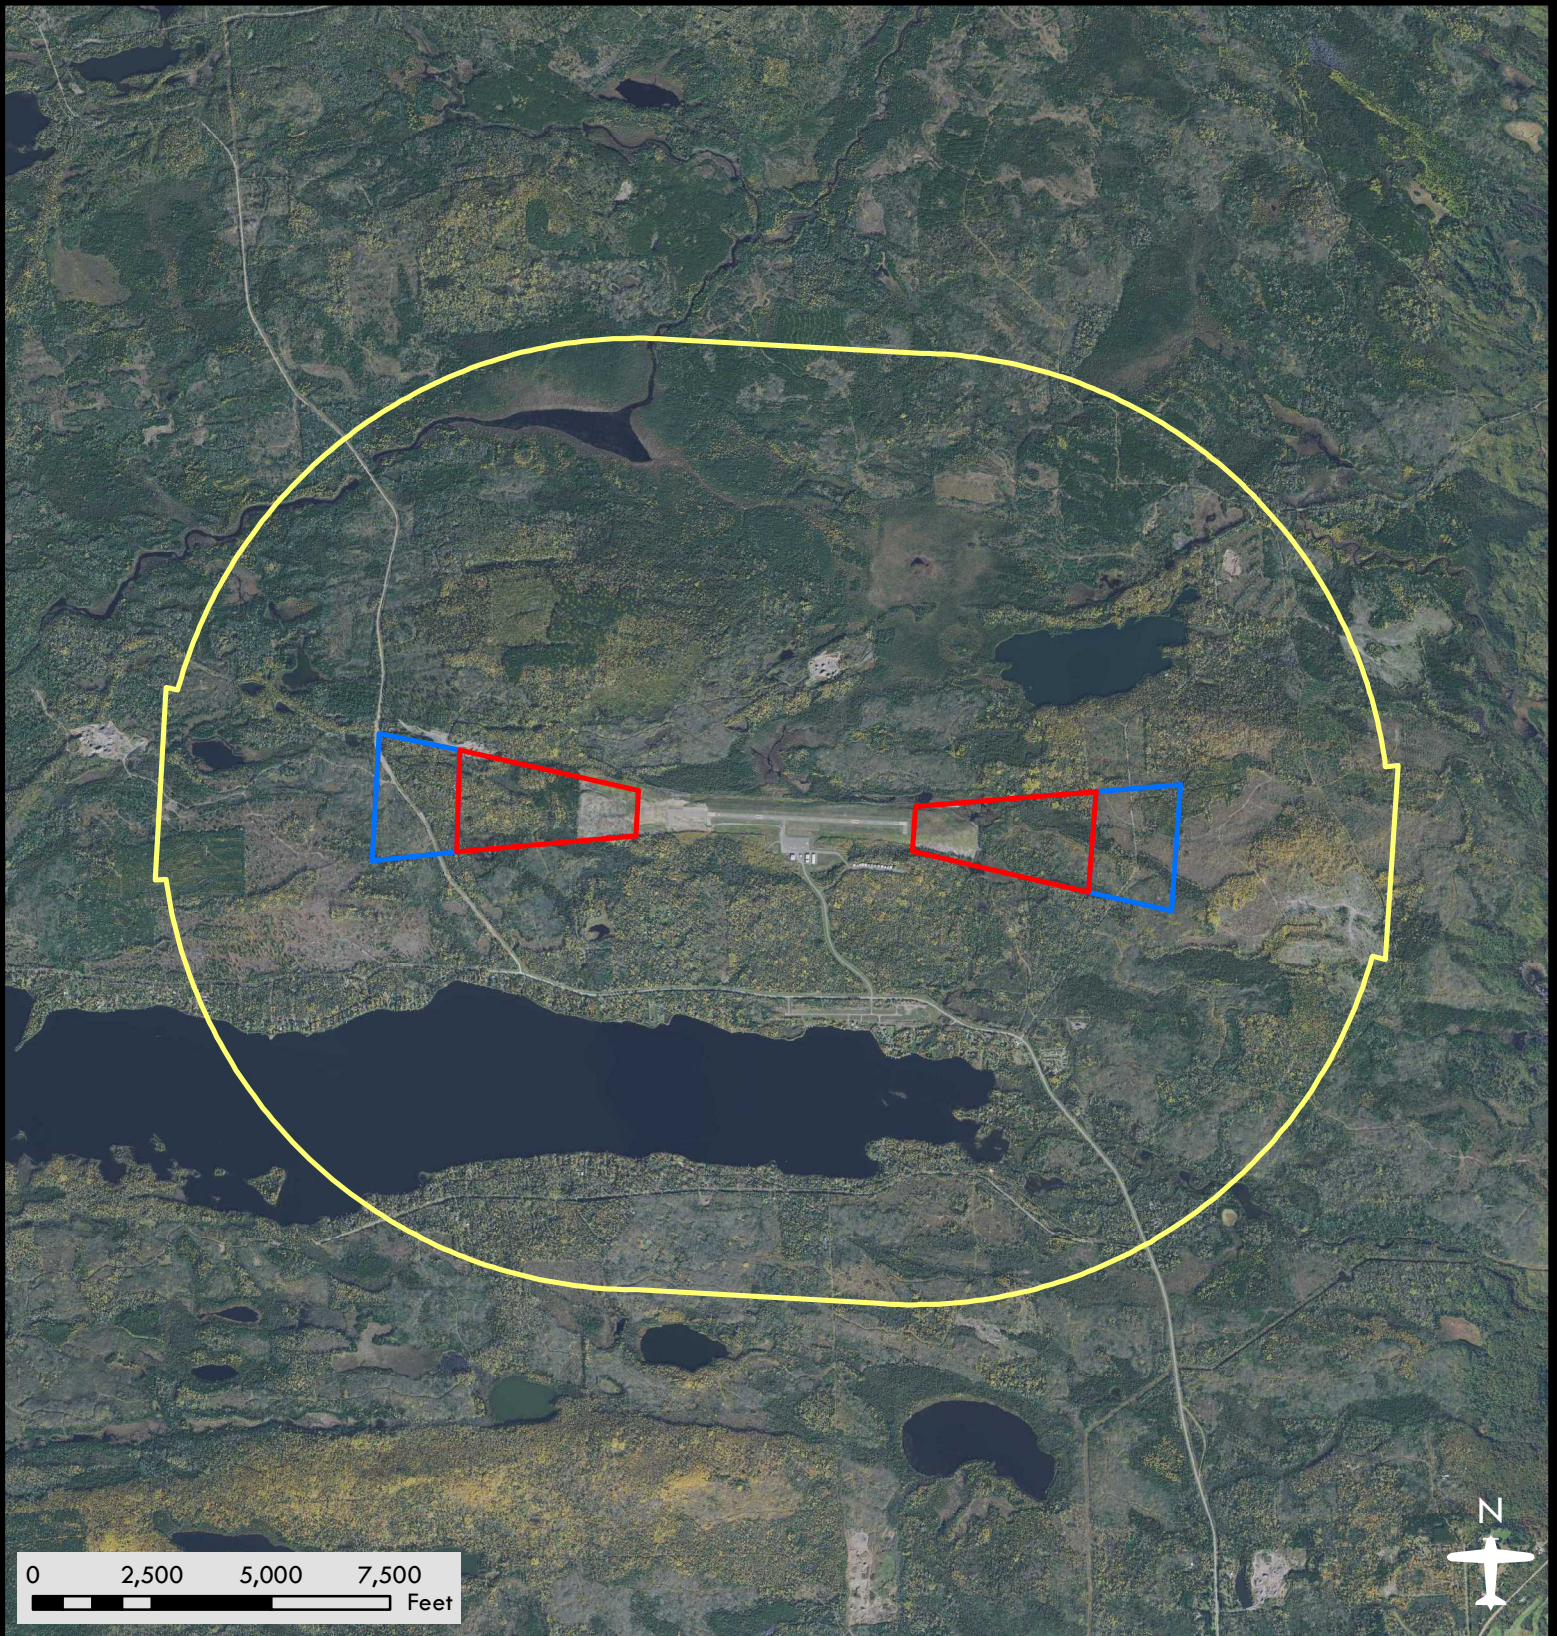

# Grand Marais-Cook County Airport

Airport Safety Zones

Date: 08/08/2018

## Legend

-  Zone A
-  Zone B
-  Zone C

**DISCLAIMER:** This is not an official zoning map. To view the official map and ordinance for this airport, please visit the Airport Zoning Information Warehouse at <https://www.dot.state.mn.us/aero/planning/zoning-warehouse.html>. The State of Minnesota makes no representations or warranties expressed or implied, with respect to the reuse of the data provided herewith regardless of its format or the means of its transmission. There is no guarantee or representation to the user as to the accuracy, currency, suitability, or reliability of this data for any purpose. The user accepts the data "as is." The State of Minnesota assumes no responsibility for loss or damage incurred as a result of any user's reliance on this data. All maps and other material provided herein are protected by copyright. Permission is granted to copy and use the materials herein.